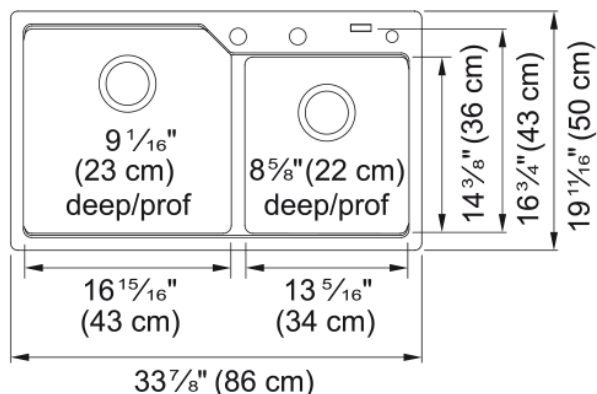

Urban Drop In Sink - MGCM2034-9CHAN | 114.0637.947

Technical Data

Aspect

Sink type	Sink
Type of material	Granite
Number of bowls	2
Color	Champagne
Surface finish	None

Product Dimensions

Exterior size: right to left	33.858
Exterior size: front to back	19.685
Large bowl size: right to left	17.008
Large bowl size: front to back	16.732
Large bowl: depth	9.055
Small bowl size: right to left	13.425
Small bowl size: front to back	14.331
Small bowl: depth	8.661

Installation

Minimum cabinet size	36"
----------------------	-----

Product specifications

Installation type	Topmount / drop in
Drain hole	3 1/2"
Position of drainer	No drainer

Product identification

Product brand	Kindred
Collection	Urban
Certified by	CUPC